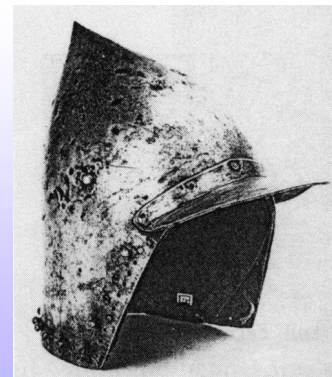

Museum de Valere of the Valais at Sion (MV24-83).

XIVth bascinet actualized as burgonet in the XVth.