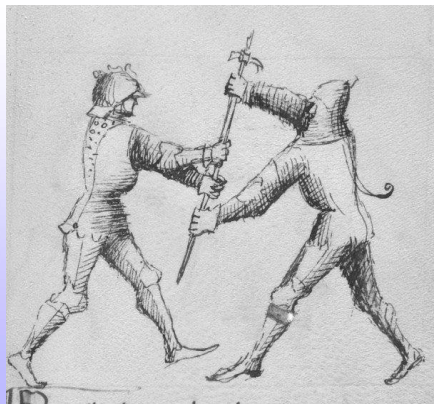

HMB Regulations and Requirements - Basecap Bascinet/Kettle Helms-

Basecap Bascinets with chainmail face will be **Declined** as of **BOTN 2021**.

Basecap Bascinets with bevor can be found late 14th to early 15th century.

Kettle/Chapel de Fer with chainmail face is **permitted** .

Kettle/Chapel de Fer with bevor is **permitted** for late 14th to early 15th century.

HMB Regulations and Requirements

Basecap Bascinet

“Basecap” bascinet (a more accurate name is “brimmed”) was an open-face helmet used largely in Northern Italy (late XIVth - early XVth) but seen in other areas, sometimes with a bevor. Later modifications could be seen as of the Valere’s Museum brimmed bascinet to match a burgonet.

Spinello Aretino, storie di San Benedetto, 1385-1405.

Fiore Dei Liberi, Flos Duellatorum, 1410.

BNF Français 598 De Mulieribus Claris 1400-1425.

Museum de Valere of the Valais at Sion (MV24-83).

XIVth bascinet actualized as burgonet in the XVth.

Basecap Bascinet with bevor

Actually, no reproduction of the “basecap” (brimmed) bascinet with bevor match sources. But a sport optimization could still be conceivable.

Gorget plate should end between nose and mouth level.