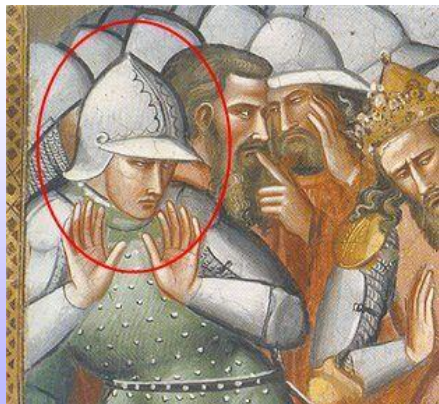

HMB Regulations and Requirements - Basecap Bascinet/Kettle Helms-

Basecap Bascinets with chainmail face will be **Declined** as of **BOTN 2021**.

Basecap Bascinets with bevor can be found late 14th to early 15th century.

Kettle/Chapel de Fer with chainmail face is **permitted** .

Kettle/Chapel de Fer with bevor is **permitted** for late 14th to early 15th century.

HMB Regulations and Requirements

Basecap Bascinet

“Basecap” bascinet (a more accurate name is “brimmed”) was an open-face helmet used largely in Northern Italy (late XIVth - early XVth) but seen in other areas, sometimes with a bevor. Later modifications could be seen as of the Valere’s Museum brimmed bascinet to match a burgonet.