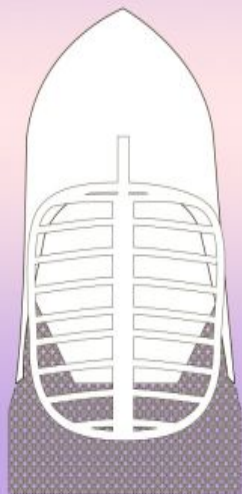

### Permitted:

**Visor:** Only 5 ribs(to match the only 14th century source found)

Ribs must be round or bar shaped **not** flat sheet

Connection must appear to be removable as per historic source

**Aventail:** Chain or Fabric only

### Refused:

frame around visor

more or less than 5 ribs

scale aventail

# HMB Regulations and Requirements: The “Wolf Rib” helmet- Visor

**Refused**

**Permitted**