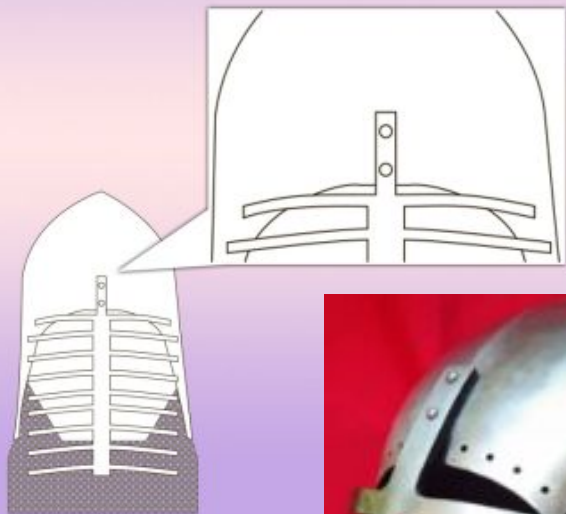

HMB Regulations and Requirements: The “Wolf Rib” helmet- Visor Connection

Refused

Permitted