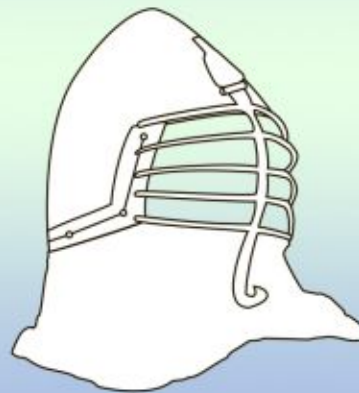

### Permitted:

**Visor:** Only 5 ribs(to match the only 14th century source found)

Ribs must be round or bar shaped **not** flat sheet

Connection must appear to be removable as per historic source

**Aventail:** Chain or Fabric only

### Refused:

frame around visor

more or less than 5 ribs

scale aventail

# HMB Regulations and Requirements: The “Wolf Rib” helmet- Visor

**Refused**

**Permitted**