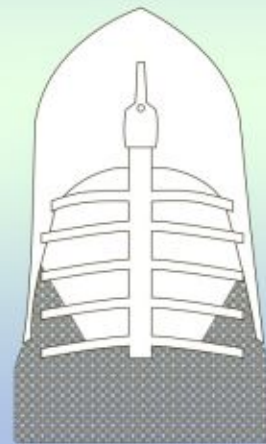

### Refused:

frame around visor

more or less than 5 ribs

scale aventail

# HMB Regulations and Requirements: The “Wolf Rib” helmet- Visor

**Refused**

**Permitted**